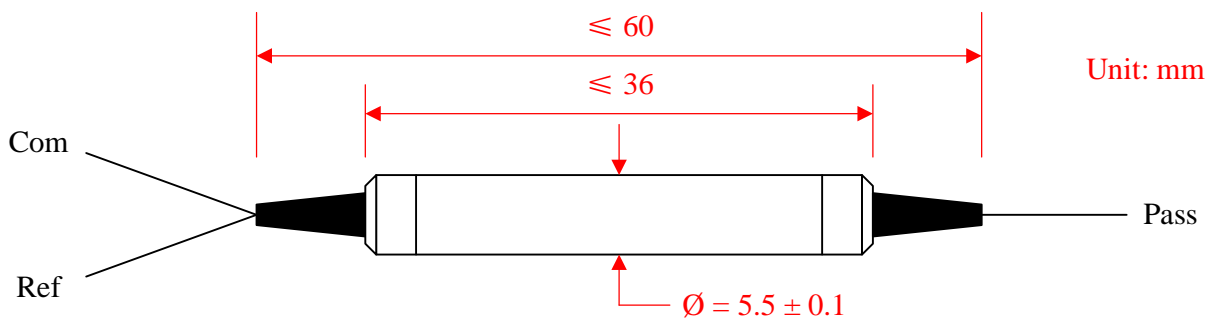

2.2 Mechanical Specifications

2.2.1 Specifications

Item	Parameters	Symbol	Min	Typ	Max	Units	Note
15.	Fiber Type			By PN			
16.	Fiber Length			By PN		m	
17.	Fiber Jacket			By PN			[2]
18.	Connector Type			By PN			
19.	Package Dimension			See drawing below		mm	
20.	Fiber Color	Com		Black			[3]
		Pass		Natural			
		Ref		Natural			

Note:

[2] Available in bare fiber or loose tube. Loose tube is only for steel tube packaging.

[3] Mark the bare fiber starting at 10~30cm away from the device body to fiber end.

2.2.2 Drawings

Steel Tube Packaging: