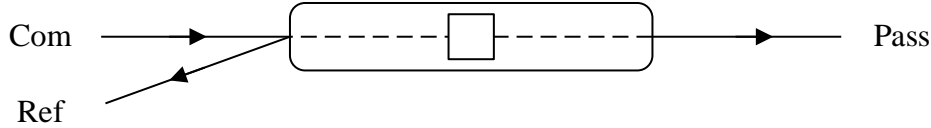

Product: Standard Size CWDM or FWDM

Part Number	Spec Number	Version	Date
DWDMXXXXXXXXXXXX	S013	Rev 01	07/14/2020

1 Function Diagram

2 Specifications

2.1 Environment Conditions

Item	Parameters	Symbol	Min	Typ	Max	Units	Note
1.	Operating Temperature	C-Temp	Top	0	70	°C	
		I-Temp	Top	-40	85	°C	
2.	Storage Temperature	Tst	-40		85	°C	
3.	Operating Relative Humidity	RHop	5		95	%	[1]
4.	Storage Relative Humidity	RHst	5		95	%	[1]

Note:

[1] Not to exceed industrial standard of 0.024 kg water per kg of dry air under non-condensing conditions.

2.2 Optical Specifications

2.1 Optical Specifications

Item	Parameters	Symbol	Min	Typ	Max	Units	Note
5.	Operating Wavelength	λ_{op}	1260 ~ 1620			nm	
6.	Center Wavelength	λ_c	ITU Grid			nm	
7.	Pass Bandwidth @0.5dB	CWDM BW	$\lambda_c \pm 6.5$			nm	
8.	Insertion Loss @C-Temp	Com → Pass	ILp		1.0	dB	
		Com → Ref	ILr		0.5		
9.	Insertion Loss @I-Temp	Com → Pass	ILp		1.2	dB	
		Com → Ref	ILr		0.6		
10.	Isolation	Pass-channel @Reflect Band	Iso	25		dB	
		Reflect-Channel @Pass Band		12			
11.	Polarization Dependent Loss	PDL			0.15	dB	
12.	Directivity	DIR	45			dB	
13.	Return Loss	RL	50			dB	
14.	Optical Power	Pop			500	mW	G

Note:

*Above specifications are for device without connector. IL is 0.3 dB higher, RL is 5 dB lower after connector added.

G: Guaranteed by design.